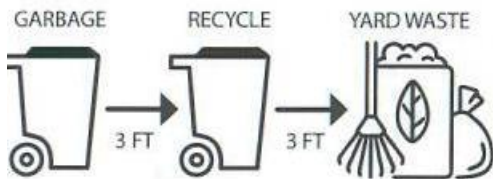

- Please allow three feet between your Garbage containers, Recycling Cart, and Yard Waste.

- Yard Waste (grass clippings, leaves, pine needles) should be bagged or placed in a container.
- Containers must not exceed 50 pounds in weight.
- Tree branches must not exceed six feet in length, six inches in diameter or 50 pounds.

- Have your materials for collection at the curb the night before or no later than 6:30 a.m. on your collection day.